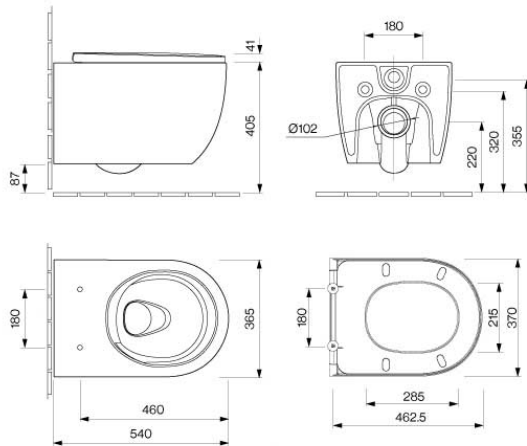

# AXENT.ONE C

TOILET SET, WALL-HUNG

W31.0554.0001.1

## PRODUCT DETAILS

Designer	Matteo Thun & Antonio Rodriguez
Material	Ceramic with Easy Clean surface
Colour	White
Version	Washdown rimless
Installation	Wall-hung
Dimensions / weight	540 x 365 x 345 mm / 29.3 kg
Flush volume	3 / 6 Liter
Scope of delivery	incl. fixing material, UREA toilet seat

## FULL DESCRIPTION

AXENT.ONE C TOILET SET, WALL-HUNG, designed by Matteo Thun & Antonio Rodriguez, Washdown rimless, Wall-hung, Ceramic with Easy Clean surface, Rimless toilet, Low-noise AXENT.Infinity flush, AXENT Easy Clean coating, Antibacterial ceramic glaze, Sanitary wear with concealed fastening, Toilet seat and lid with soft close and quick release function  
Dimension (LxWxH): 540x365x345mm, White, Order No. W31.0554.0001.1