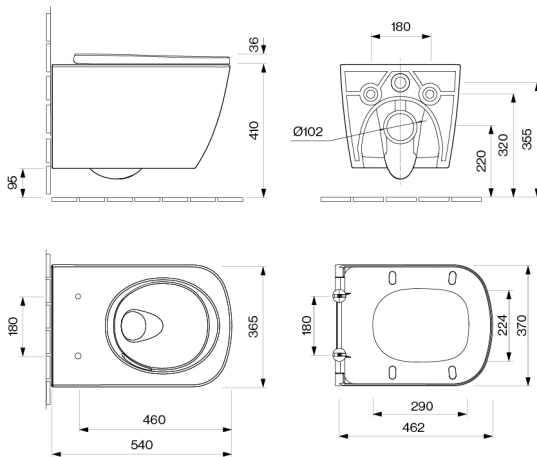

## SQUARE TOILET SET, WALL-HUNG

W31.0554.0021.1

## PRODUCT DETAILS

Designer	Matteo Thun & Antonio Rodriguez
Material	Ceramic with Easy Clean surface
Colour	White
Version	Washdown rimless
Installation	Wall-hung
Dimensions / weight	540 x 365 x 345 mm / 25.0 kg
Flush volume	3 / 6 Liter
Scope of delivery	incl. fixing material, UREA toilet seat

## FULL DESCRIPTION

AXENT.ONE C SQUARE TOILET SET, WALL-HUNG, designed by Matteo Thun & Antonio Rodriguez, Washdown rimless, Wall-hung, Ceramic with Easy Clean surface, Rimless toilet, Low-noise AXENT.Infinity flush, AXENT Easy Clean coating, Antibacterial ceramic glaze, Sanitary wear with concealed fastening, Toilet seat and lid with soft close and quick release function  
Dimension (LxWxH): 540x365x345mm, White, Order No. W31.0554.0021.1