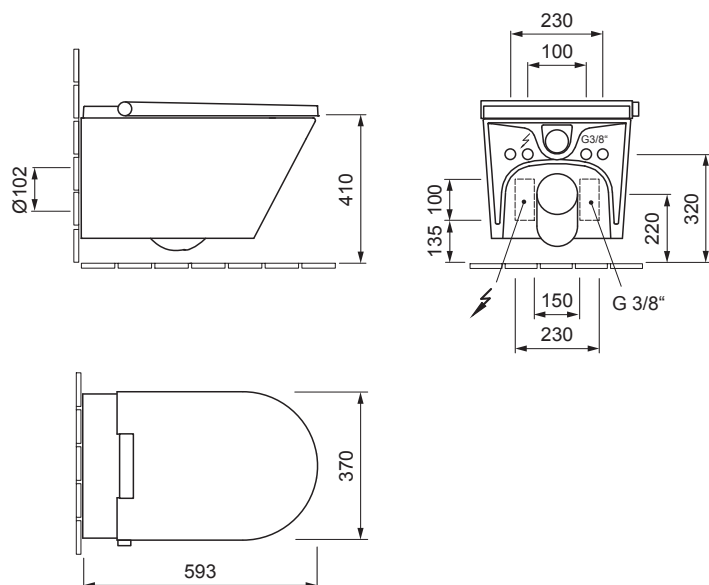

AXENT.ONE

SHOWER TOILET, WALL-MOUNTED E80.0500.0001.9

reddot award 2015
winner

DESIGN PLUS
powered by ISH

PRODUCT DETAILS

Dimensions / Weight	370 x 593 x 397 mm / 38,0 kg
Adaptable water pressure	0.7 – 7.5 bar
Water volume, shower function	0.35 – 0.85 l/min
Power consumption / Voltage	1600 W / 230V - 50Hz

FEATURES

Rear wash	Night light
Lady wash	Soft-closing seat and lid
Adjustable water temperature	Rimless toilet
Adjustable flow rate	Decalcification
Adjustable spray arm position	Easy-clean ceramic surface

SPECIFICATION TEXT

AXENT.ONE Wall-mounted shower toilet complete solution, design by Matteo Thun & Partner. Washdown toilet made of sanitary ware with concealed fixation. Rimless toilet for 6 and 3 l flushing according to EN997. Basic functions: Rear and Lady shower; adjustable spray arm, water volume and temperature; self-cleaning; decalcification. Certified by LGA Würzburg. Rectangular basin shape, front merging into a semicircle. Ground clearance 55 mm with installation height 410 mm. Toilet fixation at 230 mm centre. Dimension (wxdxh) 370x593x397 mm. White. Order no. E80.0500.0001.9