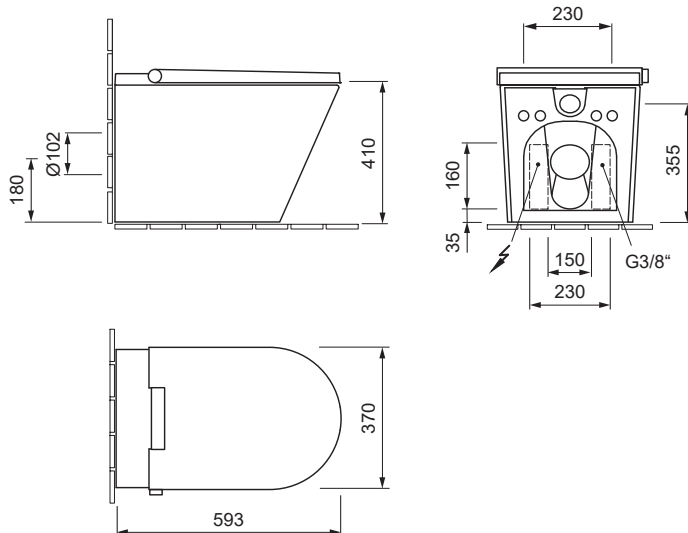

AXENT.ONE

SHOWER TOILET, FLOOR-STANDING E80.0600.0001.9

reddot award 2015
winner

DESIGN PLUS
powered by: **ISH**

PRODUCT DETAILS

Dimensions / Weight	370 x 593 x 452 mm / 43,0 kg
Adaptable water pressure	0.7 – 7.5 bar
Water volume, shower function	0.35 – 0.85 l/min
Power consumption / Voltage	1600 W / 230V - 50Hz

FEATURES

Rear wash	Night light
Lady wash	Soft-closing seat and lid
Adjustable water temperature	Rimless toilet
Adjustable flow rate	Decalcification
Adjustable spray arm position	Easy-clean ceramic surface

SPECIFICATION TEXT

AXENT.ONE Floor-standing shower toilet complete solution, design by Matteo Thun & Partner. Washdown toilet made of sanitary ware with concealed fixation. Rimless toilet for 6 and 3 l flushing according to EN997. Basic functions: Rear and Lady shower; adjustable spray arm, water volume and temperature; self-cleaning; decalcification. Certified by LGA Würzburg. Rectangular basin shape, front merging into a semicircle. Dimension (wxdxh) 370x593x452 mm. White. Order no. E80.0600.0001.9