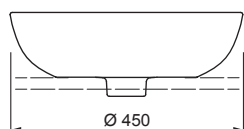

## PRODUCT DETAILS

Dimensions / Weight	Ø 450 mm / 11.2 kg
Installation	Counter top
Tap fitting	One
Material	Fine Fire Clay with AXENT easy-clean surface
Overflow	With overflow with chrome clip
Scope of delivery	Ceramic

## SPECIFICATION TEXT

AXENT.ONE C Bowl, design by Matteo Thun & Antonio Rodriguez. Sanitary ware with tap platform for single-hole faucet. With overflow. Round basin shape. AXENT easy-clean surface. Dimension (wxh) Ø 450/128 mm. White. Oder no. L31.0545.0011.0