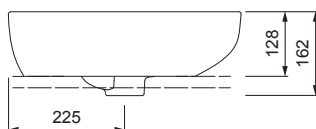

## PRODUCT DETAILS

Dimensions / Weight	Ø 450 mm / 11.2 kg
Installation	Counter top
Tap fitting	One
Material	Fine Fire Clay with AXENT easy-clean surface
Overflow	With overflow with chrome clip
Scope of delivery	Ceramic

## SPECIFICATION TEXT

AXENT.ONE C Bowl, design by Matteo Thun & Antonio Rodriguez. Sanitary ware with tap platform for single-hole faucet. With overflow. Round basin shape. AXENT easy-clean surface. Dimension (wxh) Ø 450/128 mm. White. Oder no. L31.0545.0011.0