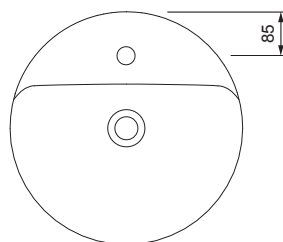

## PRODUCT DETAILS

Dimensions / Weight	Ø 450 mm / 11.2 kg
Installation	Counter top
Tap fitting	One
Material	Fine Fire Clay with AXENT easy-clean surface
Overflow	With overflow with chrome clip
Scope of delivery	Ceramic

## SPECIFICATION TEXT

AXENT.ONE C Bowl, design by Matteo Thun & Antonio Rodriguez. Sanitary ware with tap platform for single-hole faucet. With overflow. Round basin shape. AXENT easy-clean surface. Dimension (wxh) Ø 450/128 mm. White. Oder no. L31.0545.0011.0