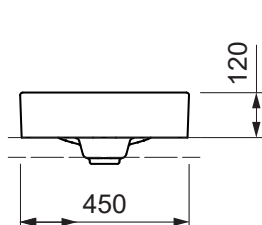

HELVETIA

ABOVE COUNTER BASIN L71.0245.0001.0**PRODUCT DETAILS**

Dimensions / Weight	450 x 450 mm / 14.0 kg
Installation	Counter top
Tap fitting	Without tap platform
Material	With easy-clean surface
Overflow	Without overflow
Scope of delivery	Ceramic including fixing material

SPECIFICATION TEXT

AXENT Helvetia Above counter basin, design by Matteo Thun & Partner. Sanitary ware with covered drain. Without tap platform and overflow. Square basin shape. AXENT easy-clean surface. Dimension (wxdxh) 450x450x190 mm. White. Order no. L71.0245.0001.0