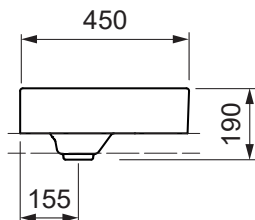

HELVETIA

ABOVE COUNTER BASIN L71.0245.0001.0**PRODUCT DETAILS**

Dimensions / Weight	450 x 450 mm / 14.0 kg
Installation	Counter top
Tap fitting	Without tap platform
Material	With easy-clean surface
Overflow	Without overflow
Scope of delivery	Ceramic including fixing material

SPECIFICATION TEXT

AXENT Helvetia Above counter basin, design by Matteo Thun & Partner. Sanitary ware with covered drain. Without tap platform and overflow. Square basin shape. AXENT easy-clean surface. Dimension (wxdxh) 450x450x190 mm. White. Order no. L71.0245.0001.0