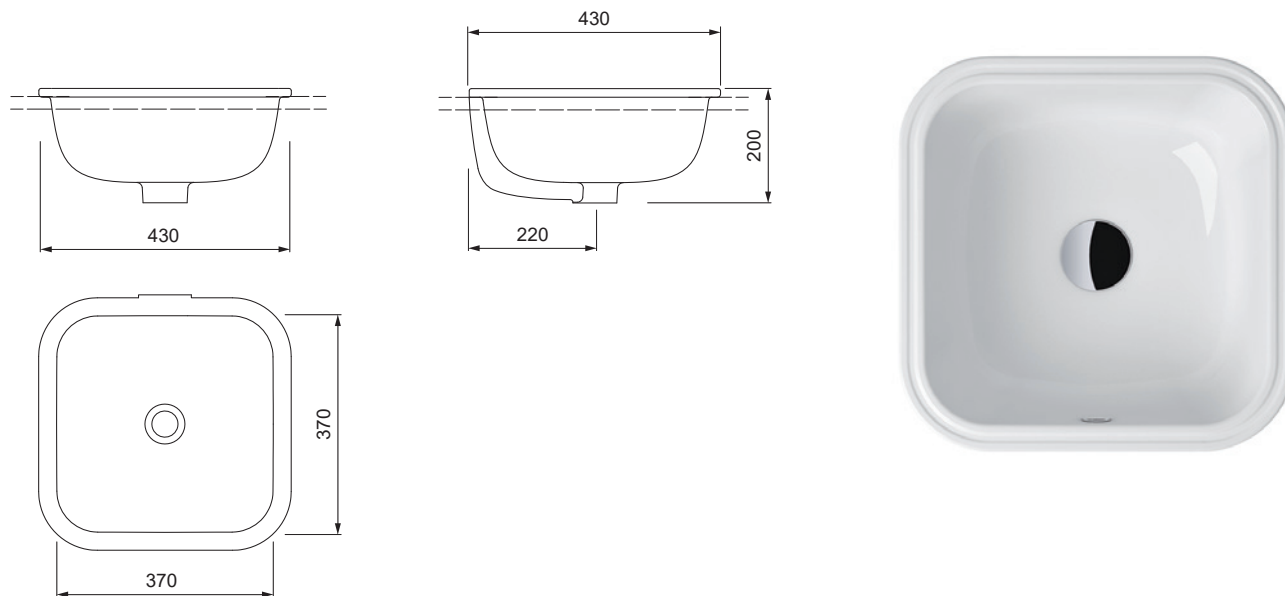

# AXENT.ONE C

**UNDER COUNTER WASHBASIN** L31.1143.0001.2

---

## PRODUCT DETAILS

---

Dimensions / Weight	430 x 430 mm / 9.5 kg
Installation	Under counter
Tap fitting	None
Material	Fine Fire Clay with AXENT easy-clean surface
Overflow	With overflow including chrome clip
Scope of delivery	Ceramic including fixing material

## SPECIFICATION TEXT

---

AXENT.ONE C Under counter washbasin, design by Matteo Thun & Antonio Rodriguez. Sanitary ware without tap platform. With overflow. Square basin shape. AXENT easy-clean surface. Dimension (wxdxh) 430x430x200 mm. White. Oder no. L31.1143.0001.2