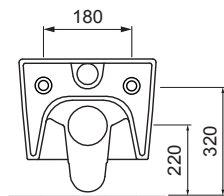

ITALICA

WALL-MOUNTED TOILET W70.0455.0001.0

PRODUCT DETAILS

Dimensions / Weight	357 x 554 x 346 mm / 26,5 kg
Specification	Washdown
Outlet	Horizontal
Flush volume	6 / 3 liters
Color	White
Scope of delivery	Ceramic including fixing material

ACCESSORY

Toilet seat slim version, easy removable, with soft-closing function, stainless steel hinge, 2.7 kg	Order-no. S70.0100.0040.0
---	---------------------------

SPECIFICATION TEXT

AXENT Italica Wall-mounted toilet, design by Matteo Thun & Partner. Washdown toilet made of sanitary ware with concealed fixation for 4.5 l flushing according to EN997 with closed rim and ceramic flush separator. Round shape turning into a semi-circle with a wide rim. AXENT easy-clean surface. Including fixation. Dimension (wxdxh) 357x554x346. White. Order no. W70.0455.0001.0