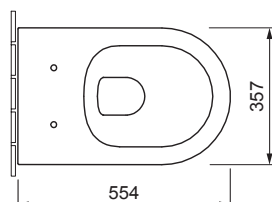

ITALICA

WALL-MOUNTED TOILET W70.0455.0001.0

PRODUCT DETAILS

Dimensions / Weight	357 x 554 x 346 mm / 26,5 kg
Specification	Washdown
Outlet	Horizontal
Flush volume	6 / 3 liters
Color	White
Scope of delivery	Ceramic including fixing material

ACCESSORY

Toilet seat slim version, easy removable, with soft-closing function, stainless steel hinge, 2.7 kg	Order-no. S70.0100.0040.0
---	---------------------------

SPECIFICATION TEXT

AXENT Italica Wall-mounted toilet, design by Matteo Thun & Partner. Washdown toilet made of sanitary ware with concealed fixation for 4.5 l flushing according to EN997 with closed rim and ceramic flush separator. Round shape turning into a semi-circle with a wide rim. AXENT easy-clean surface. Including fixation. Dimension (wxdxh) 357x554x346. White. Order no. W70.0455.0001.0