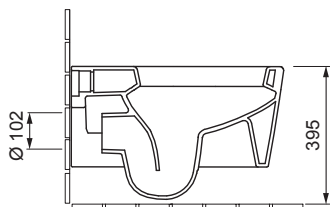

ITALICA

WALL-MOUNTED TOILET W70.0455.0001.0

PRODUCT DETAILS

Dimensions / Weight	357 x 554 x 346 mm / 26,5 kg
Specification	Washdown
Outlet	Horizontal
Flush volume	6 / 3 liters
Color	White
Scope of delivery	Ceramic including fixing material

ACCESSORY

Toilet seat slim version, easy removable, with soft-closing function, stainless steel hinge, 2.7 kg	Order-no. S70.0100.0040.0
---	---------------------------

SPECIFICATION TEXT

AXENT Italica Wall-mounted toilet, design by Matteo Thun & Partner. Washdown toilet made of sanitary ware with concealed fixation for 4.5 l flushing according to EN997 with closed rim and ceramic flush separator. Round shape turning into a semi-circle with a wide rim. AXENT easy-clean surface. Including fixation. Dimension (wxdxh) 357x554x346. White. Order no. W70.0455.0001.0