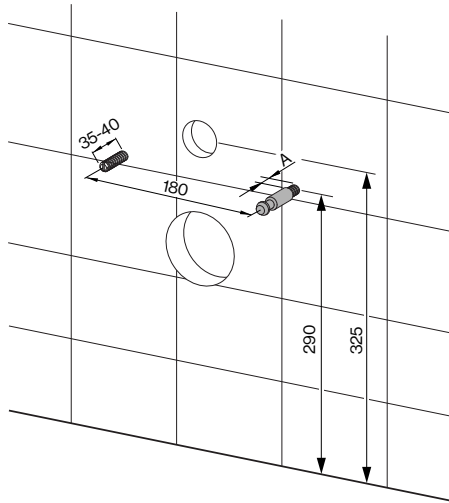

# WALL-MOUNTED TOILET

1

A	W71.0454.000x.0	18 ± 1
	W70.0455.000x.0	12 ± 1
	W58.0557.000x.0	XX ± 1
	W21.0452.000x.0	17 ± 1
	W21.0552.000x.0	19 ± 1
	W21.0448.000x.0	17 ± 1
	W21.0548.000x.0	19 ± 1

2

3

4

5