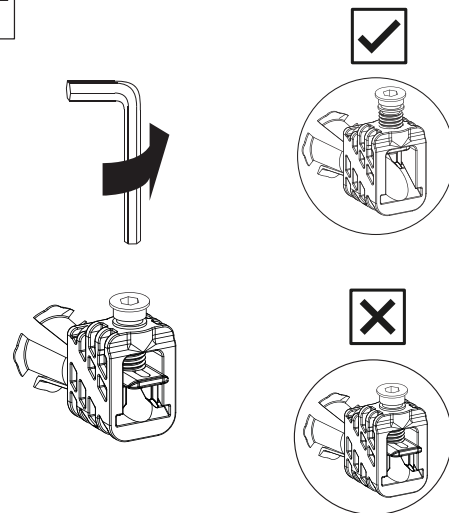

# WALL-MOUNTED TOILET

1

A	W71.0454.000x.0	18 ± 1
	W70.0455.000x.0	12 ± 1
	W58.0557.000x.0	XX ± 1
	W21.0452.000x.0	17 ± 1
	W21.0552.000x.0	19 ± 1
	W21.0448.000x.0	17 ± 1
	W21.0548.000x.0	19 ± 1

2

3

4

5