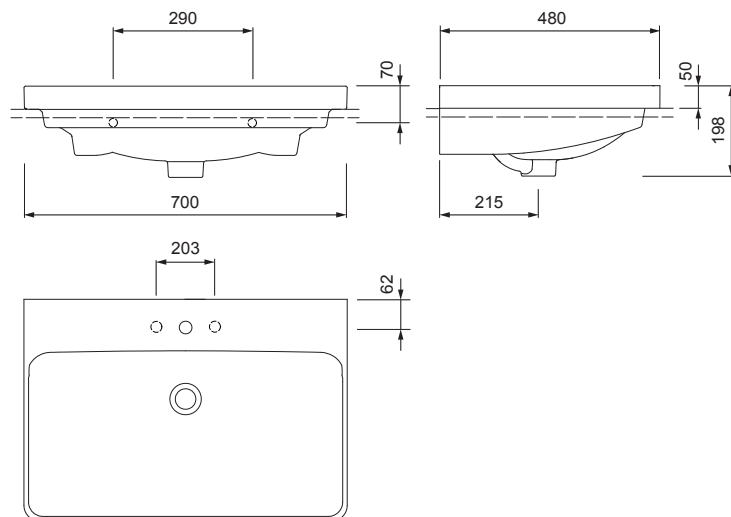

## PRODUCT DETAILS

Dimensions / Weight	700 x 480 mm / 23.0 kg
Installation	With furniture or wall-hung
Tap fitting	With or without tap platform
Material	Fine Fire Clay with AXENT easy-clean surface
Overflow	With overflow including chrome clip
Scope of delivery	Ceramic including fixing material

## SPECIFICATION TEXT

AXENT.ONE C Vanity basin, design by Matteo Thun & Antonio Rodriguez. Sanitary ware without tap platform.

With overflow. Square basin shape. AXENT easy-clean surface. Dimension (wxdxh) 700/480/198 mm. White. Oder no. L31.0470.0001.0

AXENT.ONE C Vanity basin, design by Matteo Thun & Antonio Rodriguez. Sanitary ware with tap platform for single-hole faucet.

With overflow. Square basin shape. AXENT easy-clean surface. Dimension (wxdxh) 700/480/198 mm. White. Oder no. L31.0470.0011.0

AXENT.ONE C Vanity basin, design by Matteo Thun & Antonio Rodriguez. Sanitary ware with tap platform for three-hole faucet.

With overflow. Square basin shape. AXENT easy-clean surface. Dimension (wxdxh) 700/480/198 mm. White. Oder no. L31.0470.0031.0