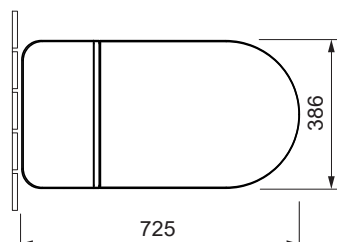

# PRIMUS

**FLOOR-STANDING TANKLESS TOILET** W33.0872.0131.0

## PRODUCT DETAILS

Dimensions / Weight	386 x 725 x 487 mm / 56,0 kg
Specification	Vacuum flush
Outlet	Vertical outlet 305 mm
Flush volume	4.8 liters
Color	White, decoration stripe in silver
Scope of delivery	Ceramic including fixing material

## SPECIFICATION TEXT

AXENT PRIMUS Floor-standing toilet, design by AXENT. Tankless toilet with vacuum flush made of sanitary ware with concealed fixation for 4.8 l flushing according to US standards. Rectangular basin shape, front merging into a semicircle. Easy-clean surface. Including fixation. Dimension (dxwxh) 386x725x487 mm. White/decoration stripe silver. Order no. W33.0872.0131.0