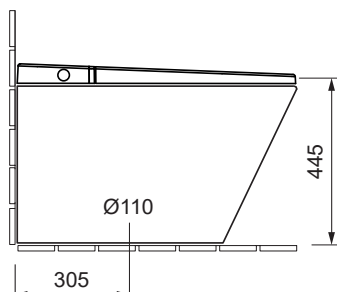

# PRIMUS

**FLOOR-STANDING TANKLESS TOILET** W33.0872.0131.0

## PRODUCT DETAILS

Dimensions / Weight	386 x 725 x 487 mm / 56,0 kg
Specification	Vacuum flush
Outlet	Vertical outlet 305 mm
Flush volume	4.8 liters
Color	White, decoration stripe in silver
Scope of delivery	Ceramic including fixing material

## SPECIFICATION TEXT

AXENT PRIMUS Floor-standing toilet, design by AXENT. Tankless toilet with vacuum flush made of sanitary ware with concealed fixation for 4.8 l flushing according to US standards. Rectangular basin shape, front merging into a semicircle. Easy-clean surface. Including fixation. Dimension (dxwxh) 386x725x487 mm. White/decoration stripe silver. Order no. W33.0872.0131.0