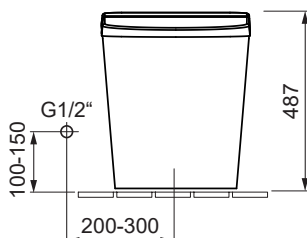

## PRODUCT DETAILS

Dimensions / Weight	386 x 725 x 487 mm / 56,0 kg
Specification	Vacuum flush
Outlet	Vertical outlet 305 mm
Flush volume	4.8 liters
Color	White, decoration stripe in silver
Scope of delivery	Ceramic including fixing material

## SPECIFICATION TEXT

AXENT PRIMUS Floor-standing toilet, design by AXENT. Tankless toilet with vacuum flush made of sanitary ware with concealed fixation for 4.8 l flushing according to US standards. Rectangular basin shape, front merging into a semicircle. Easy-clean surface. Including fixation. Dimension (dxwxh) 386x725x487 mm. White/decoration stripe silver. Order no. W33.0872.0131.0