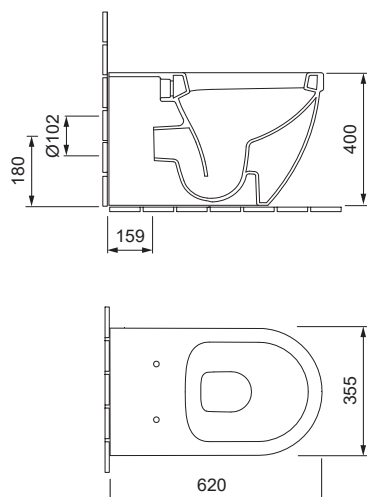

DUNE

FLOOR-STANDING TOILET W58.0362.0001.0

PRODUCT DETAILS

Dimensions / Weight	355 x 620 x 400 mm / 36,0 kg
Specification	Washdown
Outlet	Horizontal
Flush volume	6 / 3 liters
Color	White
Scope of delivery	Ceramic including fixing material

ACCESSORY

Toilet seat, easy removable, with soft-closing function, stainless steel hinge, 3.1 kg	Order-no. S58.0100.0040.0
--	---------------------------

SPECIFICATION TEXT

AXENT Dune Floor-standing toilet, design by AXENT. Washdown toilet made of sanitary ware with concealed fixation for 6/3 l flushing according to EN997. Round shape with a wide border. AXENT easy-clean surface. Including fixation. Dimension (wxdxh) 355x620x400 mm. White. Order no. W58.0362.0001.0