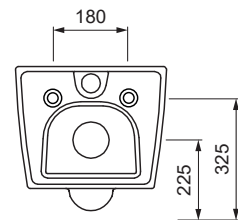

GRACE

WALL-MOUNTED TOILET RIMLESS W50.0552.0001.0

PRODUCT DETAILS

Dimensions / Weight	359 x 525 x 343 mm / 25.0 kg
Specification	Washdown
Outlet	Horizontal
Flush volume	6 / 3 liters
Color	White
Scope of delivery	Ceramic including fixing material

ACCESSORY

Toilet seat, easy removable, with soft-closing function, stainless steel hinge, 2.7 kg Order-no. S50.0100.0040.0

Toilet seat slim version, easy removable, with soft-closing function, stainless steel hinge, 2.7 kg Order-no. S70.0100.0040.0

SPECIFICATION TEXT

AXENT GRACE Rimless Wall-mounted toilet, design by AXENT. Washdown toilet made of sanitary ware with concealed fixation for 6.0 l flushing according to EN997 with closed rim and ceramic flush separator. Round shape turning into a semi-circle with a wide rim. AXENT easy-clean surface. Including fixation. Dimension (wxdxh) 359 x 525 x 343 mm. White. Order no. W50.0552.0001.0