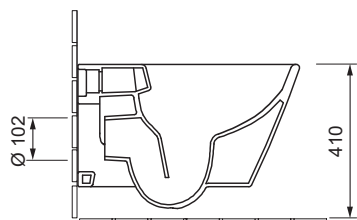

GRACE

WALL-MOUNTED TOILET RIMLESS W50.0552.0001.0

PRODUCT DETAILS

Dimensions / Weight	359 x 525 x 343 mm / 25.0 kg
Specification	Washdown
Outlet	Horizontal
Flush volume	6 / 3 liters
Color	White
Scope of delivery	Ceramic including fixing material

ACCESSORY

Toilet seat, easy removable, with soft-closing function, stainless steel hinge, 2.7 kg Order-no. S50.0100.0040.0

Toilet seat slim version, easy removable, with soft-closing function, stainless steel hinge, 2.7 kg Order-no. S70.0100.0040.0

SPECIFICATION TEXT

AXENT GRACE Rimless Wall-mounted toilet, design by AXENT. Washdown toilet made of sanitary ware with concealed fixation for 6.0 l flushing according to EN997 with closed rim and ceramic flush separator. Round shape turning into a semi-circle with a wide rim. AXENT easy-clean surface. Including fixation. Dimension (wxdxh) 359 x 525 x 343 mm. White. Order no. W50.0552.0001.0