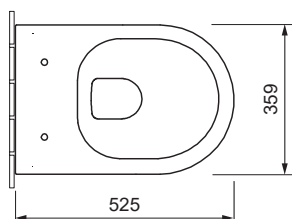

GRACE

WALL-MOUNTED TOILET RIMLESS W50.0552.0001.0

PRODUCT DETAILS

Dimensions / Weight	359 x 525 x 343 mm / 25.0 kg
Specification	Washdown
Outlet	Horizontal
Flush volume	6 / 3 liters
Color	White
Scope of delivery	Ceramic including fixing material

ACCESSORY

Toilet seat, easy removable, with soft-closing function, stainless steel hinge, 2.7 kg Order-no. S50.0100.0040.0

Toilet seat slim version, easy removable, with soft-closing function, stainless steel hinge, 2.7 kg Order-no. S70.0100.0040.0

SPECIFICATION TEXT

AXENT GRACE Rimless Wall-mounted toilet, design by AXENT. Washdown toilet made of sanitary ware with concealed fixation for 6.0 l flushing according to EN997 with closed rim and ceramic flush separator. Round shape turning into a semi-circle with a wide rim. AXENT easy-clean surface. Including fixation. Dimension (wxdxh) 359 x 525 x 343 mm. White. Order no. W50.0552.0001.0