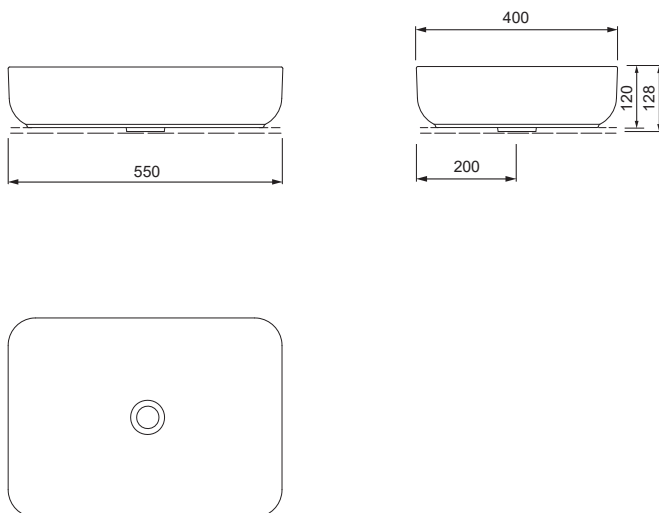

# GRACE

**BOWL** L50.0555.0001.0**PRODUCT DETAILS**

Dimensions / Weight	550 x 400 mm / 11,6 kg
Installation	Counter top
Tap fitting	Without tap platform
Material	With easy-clean surface
Overflow	Without overflow
Scope of delivery	Ceramic including fixing material

**SPECIFICATION TEXT**

AXENT Grace bowl. Design by Matteo Thun & Antonio Rodriguez. Sanitary ware without tap platform or overflow. Square basin shape. AXENT easy-clean surface. Dimension (WxDxH) 550x400x128 mm. White. Order no. L50.0555.0001.0