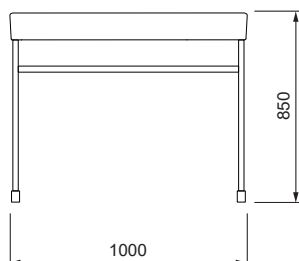

## PRODUCT DETAILS

---

Dimensions / Weight

962 x 420 mm / 3.1 kg

Material

Chrome frame

Suitable for washbasin L71.0410.000x.0

## SPECIFICATION TEXT

---

AXENT Helvetia Washbasin console for washbasin width 1000 mm with crossbar as towel rail. Dimension (wxdxh) 1000x480x850 mm. Chrome. Order no. V71.1000.1500.0