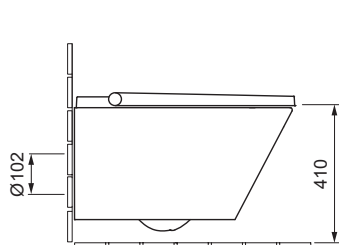

AXENT.ONE

SHOWER TOILET, WALL-MOUNTED E80.0500.0001.9

reddot award 2015
winner

DESIGN PLUS
powered by ISH

PRODUCT DETAILS

Dimensions / Weight	370 x 593 x 397 mm / 38,0 kg
Adaptable water pressure	0.7 – 7.5 bar
Water volume, shower function	0.35 – 0.85 l/min
Power consumption / Voltage	1600 W / 230V - 50Hz

SPECIFICATION TEXT

AXENT.ONE Wall-mounted shower toilet complete solution, design by Matteo Thun & Partner. Washdown toilet made of sanitary ware with concealed fixation. Rimless toilet for 6 and 3 l flushing according to EN997. Basic functions: Rear and Lady shower; adjustable spray arm, water volume and temperature; self-cleaning; decalcification. Certified by LGA Würzburg. Rectangular basin shape, front merging into a semicircle. Ground clearance 55 mm with installation height 410 mm. Toilet fixation at 230 mm centre. Dimension (wx dxh) 370x593x397 mm. White. Order no. E80.0500.0001.9

AXENT International AG

info@axentbath.ch
www.axentbath.ch

All drawings contain the necessary measurements which are subject to standard tolerances. They are stated in mm and are non-binding. Exact measurements, in particular for customised installation scenarios, can only be taken from the finished ceramic piece.