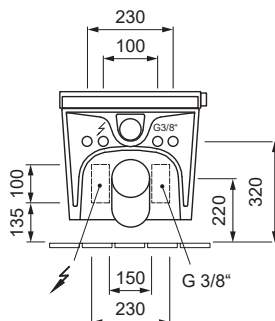

AXENT.ONE

SHOWER TOILET, WALL-MOUNTED E80.0500.0001.9

reddot award 2015
winner

DESIGN PLUS
powered by ISH

PRODUCT DETAILS

Dimensions / Weight	370 x 593 x 397 mm / 38,0 kg
Adaptable water pressure	0.7 – 7.5 bar
Water volume, shower function	0.35 – 0.85 l/min
Power consumption / Voltage	1600 W / 230V - 50Hz

SPECIFICATION TEXT

AXENT.ONE Wall-mounted shower toilet complete solution, design by Matteo Thun & Partner. Washdown toilet made of sanitary ware with concealed fixation. Rimless toilet for 6 and 3 l flushing according to EN997. Basic functions: Rear and Lady shower; adjustable spray arm, water volume and temperature; self-cleaning; decalcification. Certified by LGA Würzburg. Rectangular basin shape, front merging into a semicircle. Ground clearance 55 mm with installation height 410 mm. Toilet fixation at 230 mm centre. Dimension (wx dxh) 370x593x397 mm. White. Order no. E80.0500.0001.9

AXENT International AG

info@axentbath.ch
www.axentbath.ch

All drawings contain the necessary measurements which are subject to standard tolerances. They are stated in mm and are non-binding. Exact measurements, in particular for customised installation scenarios, can only be taken from the finished ceramic piece.