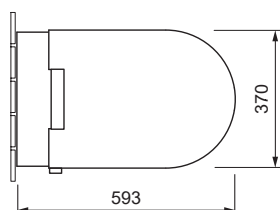

AXENT.ONE

SHOWER TOILET, WALL-MOUNTED E80.0500.0001.9

reddot award 2015
winner

DESIGN PLUS
powered by ISH

PRODUCT DETAILS

Dimensions / Weight	370 x 593 x 397 mm / 38,0 kg
Adaptable water pressure	0.7 – 7.5 bar
Water volume, shower function	0.35 – 0.85 l/min
Power consumption / Voltage	1600 W / 230V - 50Hz

SPECIFICATION TEXT

AXENT.ONE Wall-mounted shower toilet complete solution, design by Matteo Thun & Partner. Washdown toilet made of sanitary ware with concealed fixation. Rimless toilet for 6 and 3 l flushing according to EN997. Basic functions: Rear and Lady shower; adjustable spray arm, water volume and temperature; self-cleaning; decalcification. Certified by LGA Würzburg. Rectangular basin shape, front merging into a semicircle. Ground clearance 55 mm with installation height 410 mm. Toilet fixation at 230 mm centre. Dimension (wx dxh) 370x593x397 mm. White. Order no. E80.0500.0001.9

AXENT International AG

info@axentbath.ch
www.axentbath.ch

All drawings contain the necessary measurements which are subject to standard tolerances. They are stated in mm and are non-binding. Exact measurements, in particular for customised installation scenarios, can only be taken from the finished ceramic piece.