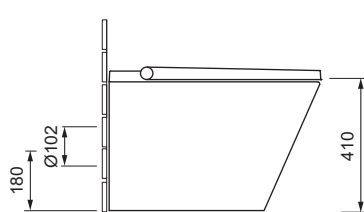

AXENT.ONE

SHOWER TOILET, FLOOR-STANDING E80.0600.0001.9

reddot award 2015
winner

DESIGN PLUS
powered by ISH

PRODUCT DETAILS

Dimensions / Weight	370 x 593 x 452 mm / 43,0 kg
Adaptable water pressure	0.7 – 7.5 bar
Water volume, shower function	0.35 – 0.85 l/min
Power consumption / Voltage	1600 W / 230V - 50Hz

SPECIFICATION TEXT

AXENT.ONE Floor-standing shower toilet complete solution, design by Matteo Thun & Partner. Washdown toilet made of sanitary ware with concealed fixation. Rimless toilet for 6 and 3 l flushing according to EN997. Basic functions: Rear and Lady shower; adjustable spray arm, water volume and temperature; self-cleaning; decalcification. Certified by LGA Würzburg. Rectangular basin shape, front merging into a semicircle. Dimension (wxdxh) 370x593x452 mm. White. Order no. E80.0600.0001.9