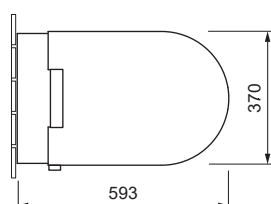

AXENT.ONE

SHOWER TOILET, FLOOR-STANDING E80.0600.0001.9

reddot award 2015
winner

DESIGN PLUS
powered by ISH

PRODUCT DETAILS

Dimensions / Weight	370 x 593 x 452 mm / 43,0 kg
Adaptable water pressure	0.7 – 7.5 bar
Water volume, shower function	0.35 – 0.85 l/min
Power consumption / Voltage	1600 W / 230V - 50Hz

SPECIFICATION TEXT

AXENT.ONE Floor-standing shower toilet complete solution, design by Matteo Thun & Partner. Washdown toilet made of sanitary ware with concealed fixation. Rimless toilet for 6 and 3 l flushing according to EN997. Basic functions: Rear and Lady shower; adjustable spray arm, water volume and temperature; self-cleaning; decalcification. Certified by LGA Würzburg. Rectangular basin shape, front merging into a semicircle. Dimension (wxdxh) 370x593x452 mm. White. Order no. E80.0600.0001.9