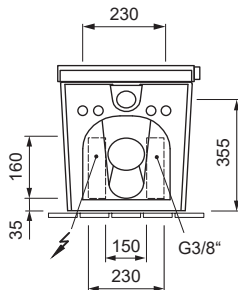

AXENT.ONE

SHOWER TOILET, FLOOR-STANDING E80.0600.0001.9

reddot award 2015
winner

DESIGN PLUS
powered by ISH

PRODUCT DETAILS

Dimensions / Weight	370 x 593 x 452 mm / 43,0 kg
Adaptable water pressure	0.7 – 7.5 bar
Water volume, shower function	0.35 – 0.85 l/min
Power consumption / Voltage	1600 W / 230V - 50Hz

SPECIFICATION TEXT

AXENT.ONE Floor-standing shower toilet complete solution, design by Matteo Thun & Partner. Washdown toilet made of sanitary ware with concealed fixation. Rimless toilet for 6 and 3 l flushing according to EN997. Basic functions: Rear and Lady shower; adjustable spray arm, water volume and temperature; self-cleaning; decalcification. Certified by LGA Würzburg. Rectangular basin shape, front merging into a semicircle. Dimension (wxdxh) 370x593x452 mm. White. Order no. E80.0600.0001.9