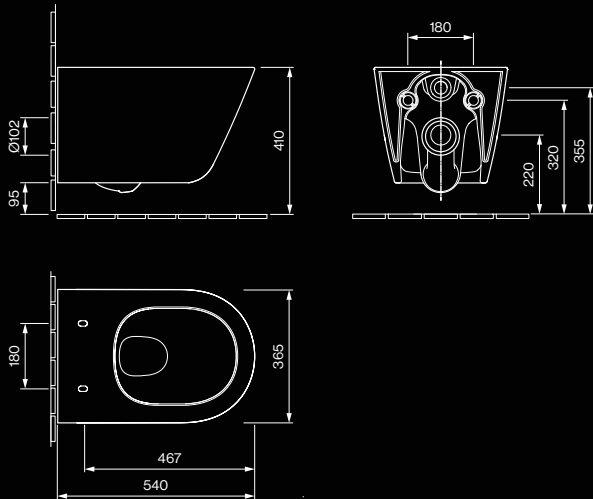

Smart Fix

Glazed Siphon

AXENT.INFINITY TECHNICAL DRAWINGS

T01.0554.00.OX

AXENT Wall-mounted toilet

S01.0100.04.OX

Urban slow close toilet seat

S01.0200.04.OX