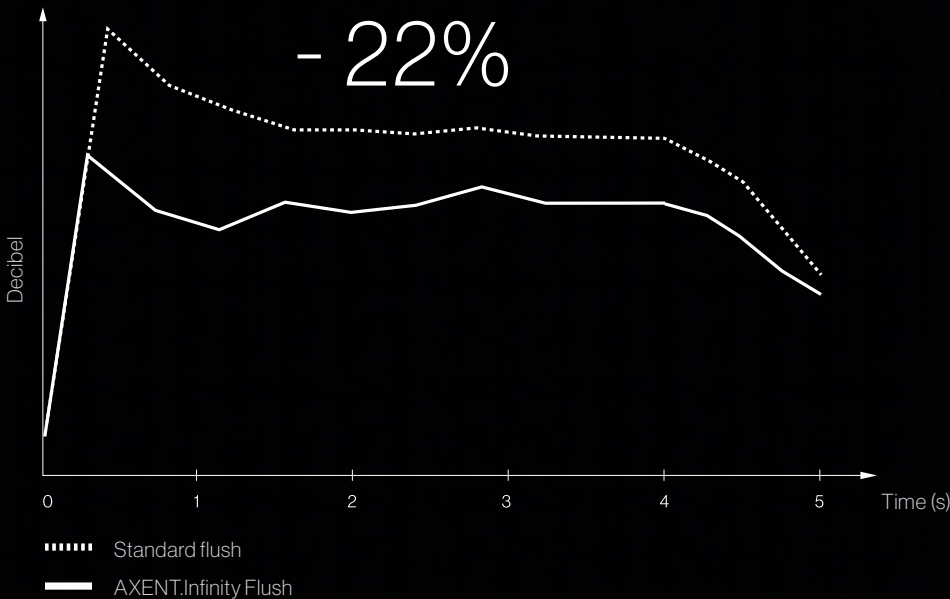

HUSH, YOU CAN'T EVEN HEAR THE FLUSH.

AXENT.Infinity Silentium creates a powerful but silent vortex flow of water that swirls to cover and clean the whole bowl. Flushing with a standard toilet is as loud as using a vacuum cleaner to clean the house. AXENT.Infinity Silentium is much quieter. It reduces the toilet flush noise to below the level of conversational speech. Now that sounds great, doesn't it?