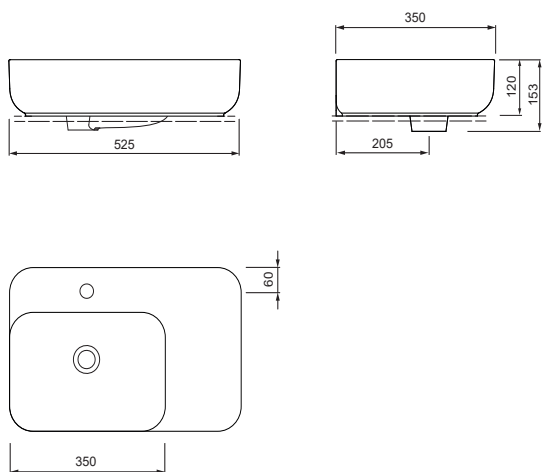

GRACE

WASHBASIN L50.0052.0011.0

PRODUCT DETAILS

Dimensions / Weight	525 x 350 mm / 13,0 kg
Installation	Counter top
Tap fitting	With tap platform
Material	With easy-clean surface
Overflow	With overflow, clip included
Scope of delivery	Ceramic including fixing material

SPECIFICATION TEXT

AXENT Grace washbasin. Design by Matteo Thun & Antonio Rodriguez. Sanitary ware with tap platform for single-hole faucet. With overflow and clip included. Square basin shape with shelf space right. AXENT easy-clean surface. Dimension (WxDxH) 525x350x153 mm. White. Order no. L50.0052.0011.0