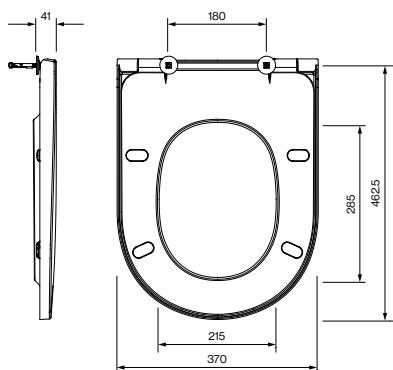

EPIC

TOILET SEAT SLOW CLOSE S01.0200.04.04

PRODUCT DETAILS

Dimension / Weight	467 x 370 x 41 mm / 2.8 kg
Specification	Slow close function, quick release
Material	Duroplast, hinges stainless steel
Color	White
Mounting material	Including

SPECIFICATION TEXT

Epic Toilet seat and lid with slow close function, with antibacterial coating, made of Duroplast, quick release. Concealed stainless steel hinges. Dimensions (WxDxH) 467x370x41 mm. White. Order. No. S01.0300.04.04

AXENT International AG

info@axentbath.ch
www.axentbath.ch

All drawings contain the necessary measurements which are subject to standard tolerances. They are stated in mm and are non-binding. Exact measurements, in particular for customised installation scenarios, can only be taken from the finished ceramic piece.