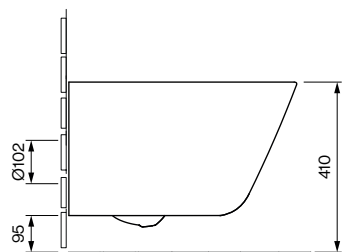

OASIS

WALL-MOUNTED TOILET HYBRID T01.0554.00.04

PRODUCT DETAILS

Dimensions / Weight	365 x 540 x 352 mm / 27,8 kg
Specification	Washdown
Outlet	Horizontal
Flush volume	6 / 3 liters
Color	White
Scope of delivery	Ceramic including fixing material

ACCESSORY

Toilet seat, easy removable, soft-closing function, stainless steel hinge

URBAN
Order no. S01.0100.04.04

EPIC
Order no. S01.0200.04.04

AURA
Order no. S01.0300.04.04

SPECIFICATION TEXT

AXENT OASIS Hybrid wall-mounted toilet, Design AXENT. Wash-down flush, closed form, wall-hung. For concealed cisterns. Bowl rimfree at the back and rimless at the front with AXENT.Infinity Flush technology. Concealed fixing. WC ceramics with an antibacterial ceramic glaze and dirt-repellent AXENT Easy-clean coating. Dimensions (WxDxH) 365x540x352 mm. White. Order. No. T01.0554.00.04