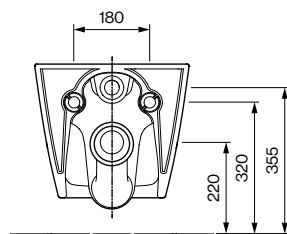

OASIS

WALL-MOUNTED TOILET HYBRID T01.0554.00.04

PRODUCT DETAILS

Dimensions / Weight	365 x 540 x 352 mm / 27,8 kg
Specification	Washdown
Outlet	Horizontal
Flush volume	6 / 3 liters
Color	White
Scope of delivery	Ceramic including fixing material

ACCESSORY

Toilet seat, easy removable, soft-closing function, stainless steel hinge

URBAN
Order no. S01.0100.04.04

EPIC
Order no. S01.0200.04.04

AURA
Order no. S01.0300.04.04

SPECIFICATION TEXT

AXENT OASIS Hybrid wall-mounted toilet, Design AXENT. Wash-down flush, closed form, wall-hung. For concealed cisterns. Bowl rimfree at the back and rimless at the front with AXENT.Infinity Flush technology. Concealed fixing. WC ceramics with an antibacterial ceramic glaze and dirt-repellent AXENT Easy-clean coating. Dimensions (WxDxH) 365x540x352 mm. White. Order. No. T01.0554.00.04