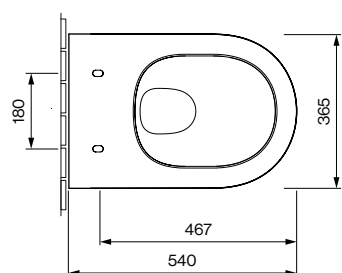

OASIS

WALL-MOUNTED TOILET HYBRID T01.0554.00.04

PRODUCT DETAILS

Dimensions / Weight	365 x 540 x 352 mm / 27,8 kg
Specification	Washdown
Outlet	Horizontal
Flush volume	6 / 3 liters
Color	White
Scope of delivery	Ceramic including fixing material

ACCESSORY

Toilet seat, easy removable, soft-closing function, stainless steel hinge

URBAN
Order no. S01.0100.04.04

EPIC
Order no. S01.0200.04.04

AURA
Order no. S01.0300.04.04

SPECIFICATION TEXT

AXENT OASIS Hybrid wall-mounted toilet, Design AXENT. Wash-down flush, closed form, wall-hung. For concealed cisterns. Bowl rimfree at the back and rimless at the front with AXENT.Infinity Flush technology. Concealed fixing. WC ceramics with an antibacterial ceramic glaze and dirt-repellent AXENT Easy-clean coating. Dimensions (WxDxH) 365x540x352 mm. White. Order. No. T01.0554.00.04