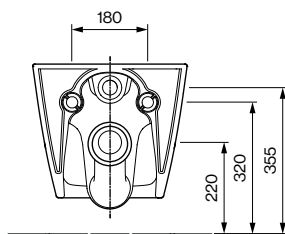

## PRODUCT DETAILS

Dimensions / Weight	365 x 540 x 352 mm / 27.8 kg
Specification	Washdown
Outlet	Horizontal
Flush volume	6 / 3 liters
Color	White
Scope of delivery	Ceramic including fixing material

## SPECIFICATION TEXT

AXENT Grace Hybrid wall-hung toilet, Design AXENT. Wash-down flush, closed form, wall-hung. For concealed cisterns. Bowl rimfree at the back and rimless at the front with AXENT.Infinity Flush technology. Concealed fixing. WC ceramics with an antibacterial ceramic glaze and dirt-repellent AXENT Easy Clean coating. Dimensions (WxDxH) 365x540x352 mm. White. Order. No. T02.0554.00.04