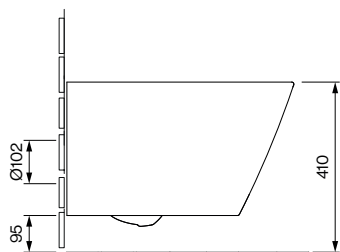

# GRACE

**WALL-HUNG TOILET HYBRID** T02.0554.00.04

## PRODUCT DETAILS

Dimensions / Weight	365 x 540 x 352 mm / 27.8 kg
Specification	Washdown
Outlet	Horizontal
Flush volume	6 / 3 liters
Color	White
Scope of delivery	Ceramic including fixing material

## SPECIFICATION TEXT

AXENT Grace Hybrid wall-hung toilet, Design AXENT. Wash-down flush, closed form, wall-hung. For concealed cisterns. Bowl rimfree at the back and rimless at the front with AXENT.Infinity Flush technology. Concealed fixing. WC ceramics with an antibacterial ceramic glaze and dirt-repellent AXENT Easy Clean coating. Dimensions (WxDxH) 365x540x352 mm. White. Order. No. T02.0554.00.04