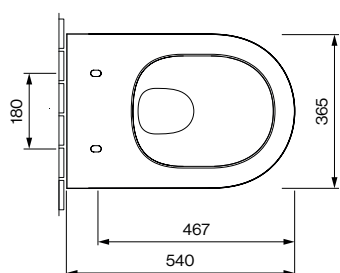

# GRACE

**WALL-HUNG TOILET HYBRID** T02.0554.00.04

## PRODUCT DETAILS

Dimensions / Weight	365 x 540 x 352 mm / 27.8 kg
Specification	Washdown
Outlet	Horizontal
Flush volume	6 / 3 liters
Color	White
Scope of delivery	Ceramic including fixing material

## SPECIFICATION TEXT

AXENT Grace Hybrid wall-hung toilet, Design AXENT. Wash-down flush, closed form, wall-hung. For concealed cisterns. Bowl rimfree at the back and rimless at the front with AXENT.Infinity Flush technology. Concealed fixing. WC ceramics with an antibacterial ceramic glaze and dirt-repellent AXENT Easy Clean coating. Dimensions (WxDxH) 365x540x352 mm. White. Order. No. T02.0554.00.04