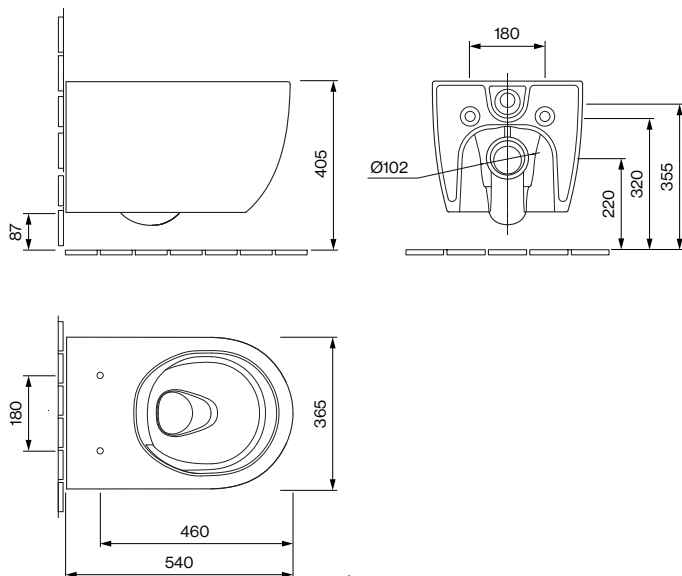

AXENT.ONE C

WALL-HUNG TOILET RIMFREE W31.0554.0001.0

PRODUCT DETAILS

Dimensions / Weight	365 x 540 x 345 mm / 30.0 kg
Specification	Washdown
Outlet	Horizontal
Flush volume	6 / 3 liters
Color	White
Scope of delivery	Ceramic including fixing material

ACCESSORY

Toilet seat, easy removable, soft-closing function, stainless steel hinge

SPECIFICATION TEXT

AXENT.ONE C wall-hung toilet rimfree. Wash-down flush, closed form. For concealed cisterns. Rimfree WC ceramic with AXENT.Infinity Flush technology. Concealed fixing. WC ceramics with an antibacterial ceramic glaze and dirt-repellent AXENT Easy Clean coating. Dimensions (WxDxH) 365x540x345 mm. White. Order. No. W31.0554.0001.0