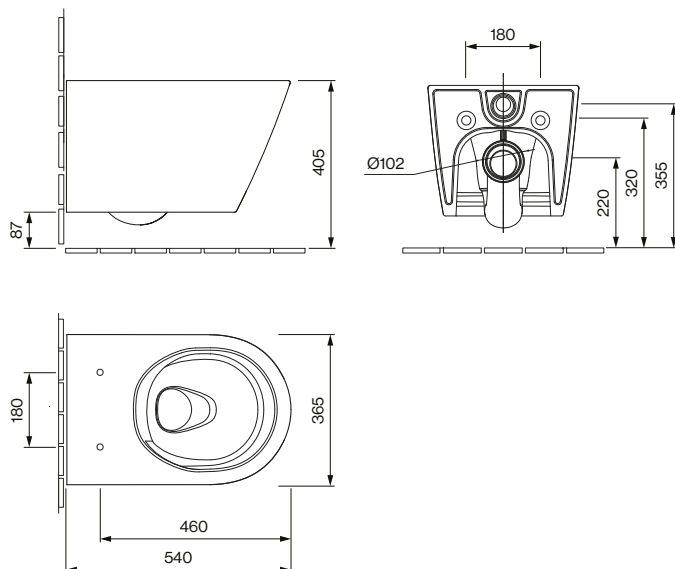

GRACE

WALL-HUNG TOILET RIMLESS W50.0554.0001.0

PRODUCT DETAILS

Dimensions / Weight	540 x 365 x 345 mm / 30.0 kg
Specification	Washdown
Outlet	Horizontal
Flush volume	6 / 3 liters
Color	White
Scope of delivery	Ceramic including fixing material

ACCESSORY

Toilet seat, easy removable, soft-closing function, stainless steel hinge

URBAN
Order no. S01.0100.04.04

EPIC
Order no. S01.0200.04.04

AURA
Order no. S01.0300.04.04

SPECIFICATION TEXT

AXENT GRACE rimless wall-hung toilet, Design by Matteo Thun & Antonio Rodriguez. Wash-down flush, closed form, wall-hung. For concealed cisterns. Flush rimless WC ceramic with AXENT.Infinity Flush technology. Concealed fixing. WC ceramics with an antibacterial ceramic glaze and dirt-repellent AXENT Easy Clean coating. Dimensions (WxDxH) 540x365x345 mm. White. Order. No. W50.0554.0001.0