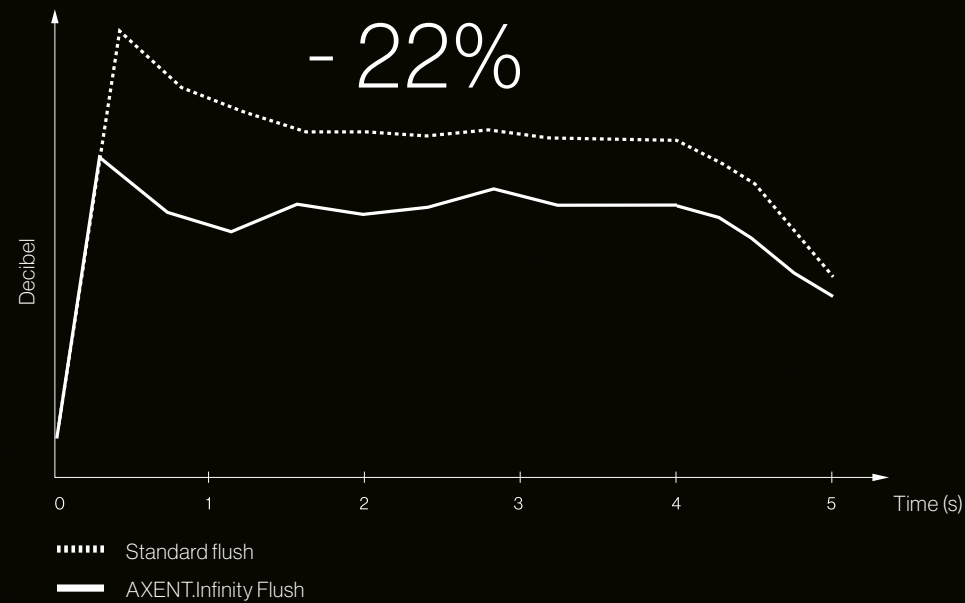

HUSH, YOU CAN'T EVEN HEAR THE FLUSH.

AXENT.Infinity Silentium creates a powerful but silent vortex flow of water that swirls to cover and clean the whole bowl. Flushing with a standard toilet is as loud as using a vacuum cleaner to clean the house. AXENT.Infinity Silentium is much quieter. It reduces the toilet flush noise to below the level of conversational speech. Now that sounds great, doesn't it?

Maximum flushing noise decibel level