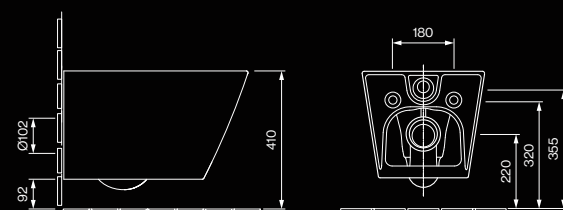

INSPIRATIONS
FOR YOUR HOME.

AXENT.INFINITY TECHNICAL DRAWINGS

W31.0554.0001.0

AXENT.ONE C Wall-mounted toilet rimfree

W50.0554.0001.0

AXENT Grace Wall-mounted toilet rimfree

S01.0100.04.04

Urban slow close toilet seat