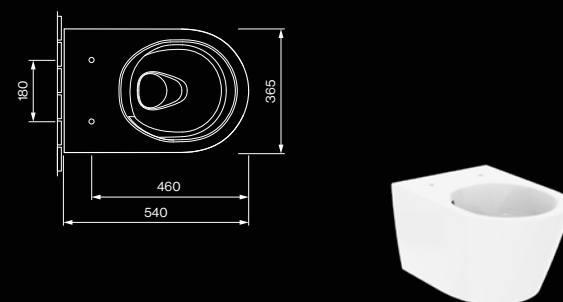

INSPIRATIONS
FOR YOUR HOME.

AXENT.INFINITY TECHNICAL DRAWINGS

W31.0554.0001.0

AXENT.ONE C Wall-mounted toilet rimfree

W50.0554.0001.0

AXENT Grace Wall-mounted toilet rimfree

S01.0100.04.04

Urban slow close toilet seat