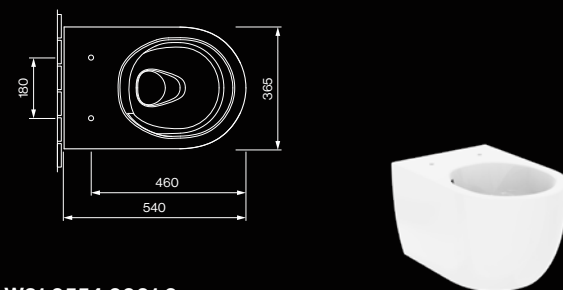

AXENT.INFINITY TECHNICAL DRAWINGS

W31.0554.0001.0

AXENT.ONE C Wall-mounted toilet rimfree