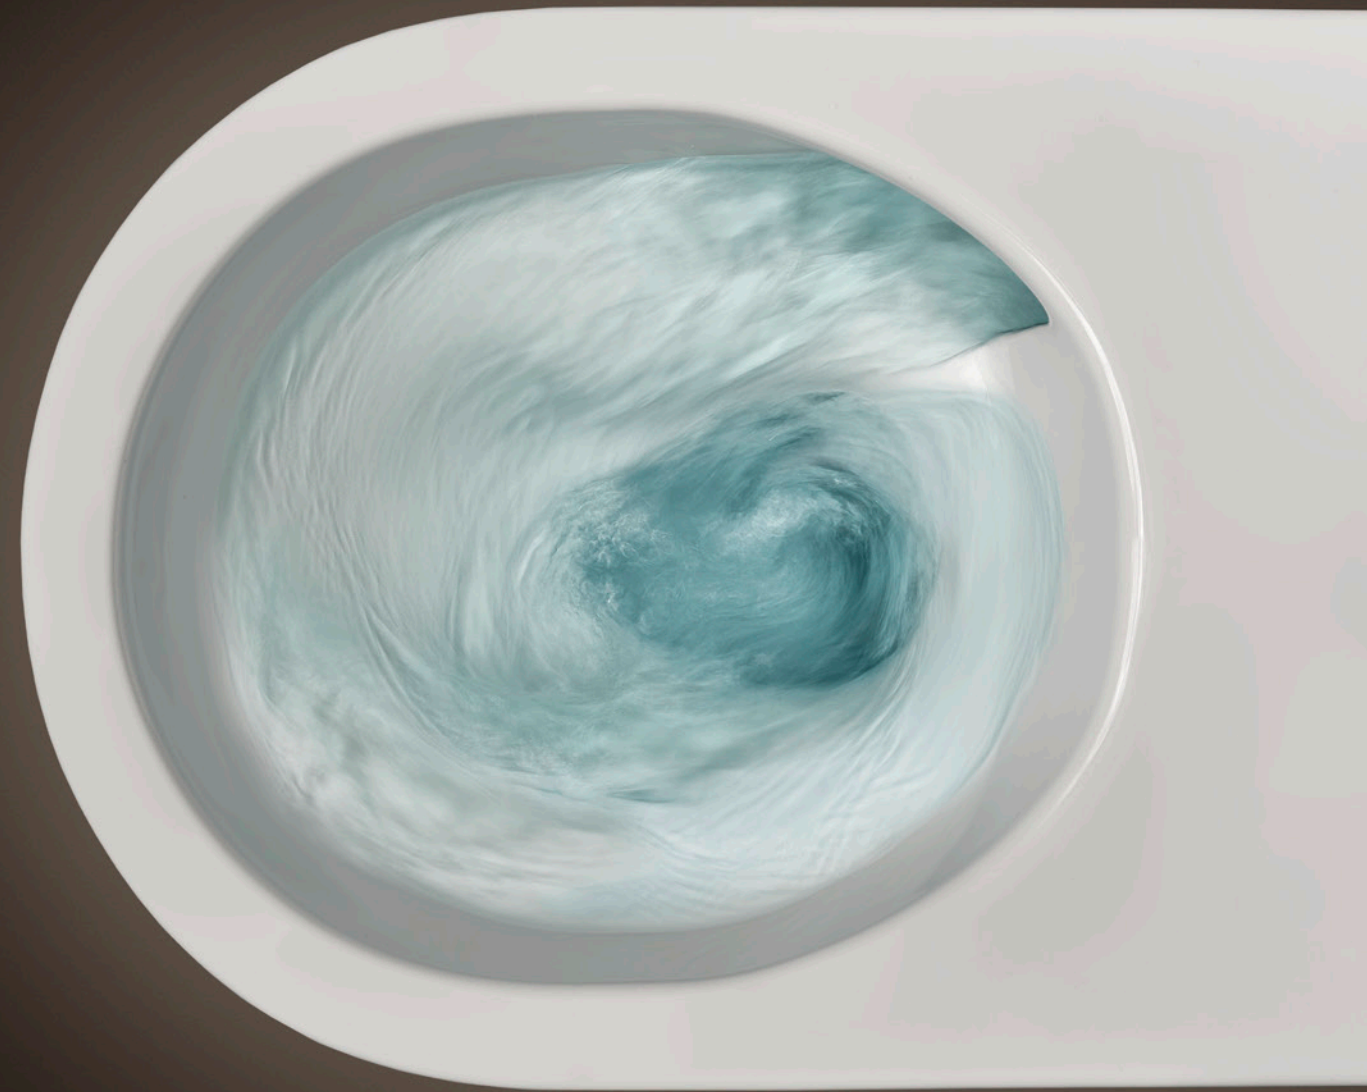

AXENT

SWITZERLAND

AXENT.INFINITY
RIMFREE

ROSENLAUI GLACIER GORGE

NATURE ITSELF
IS THE BEST
INSPIRATION.

A NEW GENERATION OF WATER DYNAMICS.

Unlike other toilets, AXENT.Infinity develops a powerful vortex water circulation to accelerate the water flow. The centrifugal force simply flushes waste away while cleaning the entire surface of the ceramic bowl, leaving nothing behind. The injection water outlets positioned at the side of the bowl propel water at maximum speed and accuracy to create a precise, splash-free flushing momentum. The AXENT.Infinity system uses less water than conventional toilets, is easier to clean and provides maximum hygiene protection due to its antibacterial and easy to clean finish.

The water outlets propel water at maximum speed and accuracy to create a precise, splash-free flush.

ANOTHER GREAT IDEA GOES DOWN THE DRAIN.

AXENT.Infinity technology can drain waste much further than regular toilets. Potential blockages in commercial and residential buildings are, as a result, lower. Longer-lasting safety against drain blockage solves one of the most important issues faced by architects, plumbers and building managers around the world.

Maximum flushing noise decibel level

RIMFREE, RINSE CLEAN.

Rimless and rimfree toilets are one of the most recognized innovations of today. Although they may not look much different to standard toilets on the outside, reducing the rim makes a huge difference inside.