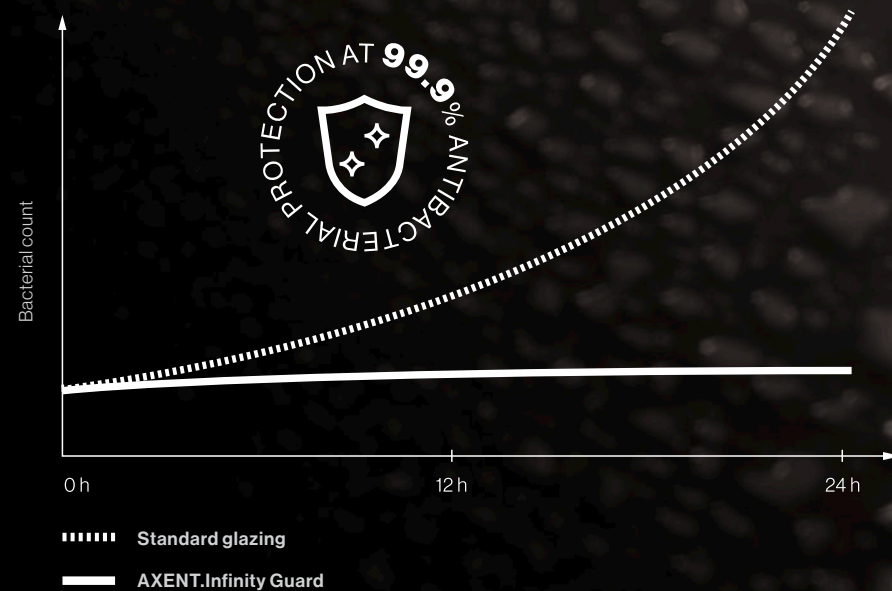

INSPIRING GLAZING TECHNOLOGY.

AXENT.Infinity Guard is the ultimate protection for your toilet. The ceramic is produced with a special glaze based on a balanced mix of silver ions. It has excellent antibacterial properties and reduces the growth of germs and bacteria on the ceramic. The toilet seat and the cover have an additional antibacterial finish and have been proven to actually reduce the growth of germs and bacteria by up to 99.9%!

In addition, the ceramic surface is coated with AXENT Easy Clean, making cleaning a breeze. The toilet lid and cover, if heavily soiled, can easily be removed, cleaned and remounted.