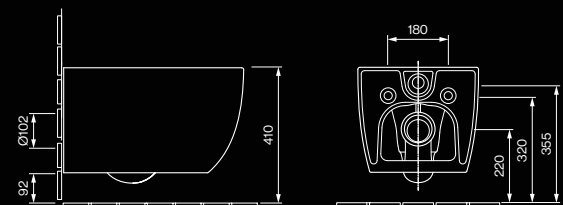

INSPIRATIONS
FOR YOUR HOME.

AXENT.INFINITY TECHNICAL DRAWINGS

W31.0554.0001.0

AXENT.ONE C Wall-mounted toilet rimfree

W50.0554.0001.0

AXENT Grace Wall-mounted toilet rimfree

S01.0100.04.04

Urban slow close toilet seat