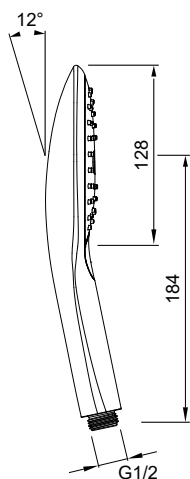

PRIMUS S125 - 3JET

HAND SHOWER F41.120x.0xx0.2

Rain

Easy Clean

Whirl Rain

Switch

Hybrid Rain

PRODUCT DETAILS

Shower head size 128 mm, soft edge
Convenient diversion via Switch button
Spray type: Rain, Whirl Rain, Hybrid Rain
EasyClean anti-limescale function

Maximum flow rate at 3 bar: 11 l/min
Rinseable dirt filter
Connection thread G ½

VARIANTE

Surface chrome - white matt
Surface chrome - black matt
Surface white matt - white matt
Surface black matt - black matt

F41.1201.0550.2
F41.1201.0660.2
F41.1205.0550.2
F41.1206.0660.2

SPECIFICATION TEXT

AXENT.Primus S125 hand shower with 3 spray types, shower head size 128 mm, soft edge. Comfortable spray type changeover via switch button, spray types: Rain, Whirl Rain, Hybrid Rain, with EasyClean anti-limescale function, G ½ connection thread, color chrome-white matt. Order. No. F41.1201.0550.2