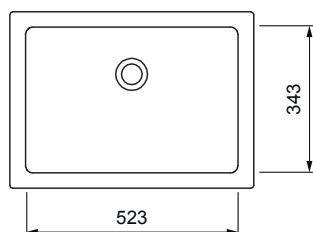

WASHBASIN

GENE UNDER COUNTER WASHBASIN L06.1160.0001.0

PRODUCT DETAILS

| | |
|---------------------|-----------------------------------|
| Dimensions / Weight | 600 x 420 x 198 mm / 15,0 kg |
| Installation | Under counter |
| Tap fitting | None |
| Material | With easy-clean surface |
| Overflow | With overflow |
| Scope of delivery | Ceramic including fixing material |

SPECIFICATION TEXT

AXENT Gene Under counter washbasin, design by AXENT. Sanitary ware without tap platform. With overflow. Rectangular basin shape. AXENT easy-clean surface. Dimension (wxdxh) 600x420x198 mm. White. Order no. L06.1160.0001.0