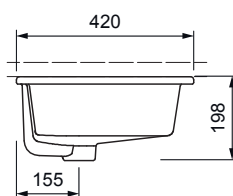

WASHBASIN

GENE UNDER COUNTER WASHBASIN L06.1160.0001.0

PRODUCT DETAILS

| | |
|---------------------|-----------------------------------|
| Dimensions / Weight | 600 x 420 x 198 mm / 15,0 kg |
| Installation | Under counter |
| Tap fitting | None |
| Material | With easy-clean surface |
| Overflow | With overflow |
| Scope of delivery | Ceramic including fixing material |

SPECIFICATION TEXT

AXENT Gene Under counter washbasin, design by AXENT. Sanitary ware without tap platform. With overflow. Rectangular basin shape. AXENT easy-clean surface. Dimension (wxdxh) 600x420x198 mm. White. Order no. L06.1160.0001.0