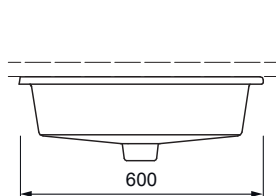

WASHBASIN

GENE UNDER COUNTER WASHBASIN L06.1160.0001.0

PRODUCT DETAILS

| | |
|---------------------|-----------------------------------|
| Dimensions / Weight | 600 x 420 x 198 mm / 15,0 kg |
| Installation | Under counter |
| Tap fitting | None |
| Material | With easy-clean surface |
| Overflow | With overflow |
| Scope of delivery | Ceramic including fixing material |

SPECIFICATION TEXT

AXENT Gene Under counter washbasin, design by AXENT. Sanitary ware without tap platform. With overflow. Rectangular basin shape. AXENT easy-clean surface. Dimension (wxdxh) 600x420x198 mm. White. Order no. L06.1160.0001.0