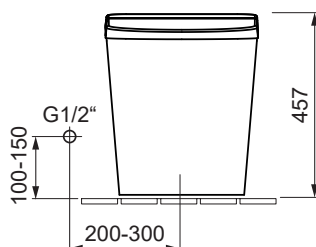

PRIMUS INCL. SMART FLUSH

FLOOR-STANDING TANKLESS TOILET W33.0872.0131.1

PRODUCT DETAILS

Dimensions / Weight	386 x 725 x 457 mm / 50,0 kg
Specification	Vacuum flush
Outlet	Vertical outlet 305 mm
Flush volume	4.8 liters
Color	White, decoration stripe in silver
Scope of delivery	Ceramic including fixing material

ACCESSORY

Decoration stripe, champagne gold	Order-no. A 33.0000.0001.0
Decoration stripe, rose gold	Order-no. A33.0000.0002.0

SPECIFICATION TEXT

AXENT PRIMUS Floor-standing toilet incl. smart flush, design by AXENT. Tankless toilet with vacuum flush made of sanitary ware with concealed fixation for 4.8 l flushing according to US standards. Electronic flushing control. Rectangular basin shape, front merging into a semicircle. Easy-clean surface. Including fixation. Dimension (dxwxh) 386x725x457 mm. White/decoration stripe silver. Order no. W33.0872.0131.1