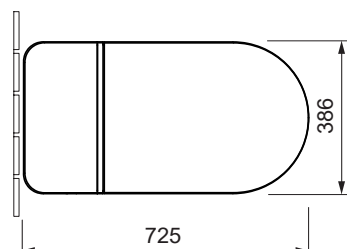

PRIMUS INCL. SMART FLUSH

FLOOR-STANDING TANKLESS TOILET W33.0872.0131.1

PRODUCT DETAILS

Dimensions / Weight	386 x 725 x 457 mm / 50,0 kg
Specification	Vacuum flush
Outlet	Vertical outlet 305 mm
Flush volume	4.8 liters
Color	White, decoration stripe in silver
Scope of delivery	Ceramic including fixing material

ACCESSORY

Decoration stripe, champagne gold	Order-no. A 33.0000.0001.0
Decoration stripe, rose gold	Order-no. A33.0000.0002.0

SPECIFICATION TEXT

AXENT PRIMUS Floor-standing toilet incl. smart flush, design by AXENT. Tankless toilet with vacuum flush made of sanitary ware with concealed fixation for 4.8 l flushing according to US standards. Electronic flushing control. Rectangular basin shape, front merging into a semicircle. Easy-clean surface. Including fixation. Dimension (dxwxh) 386x725x457 mm. White/decoration stripe silver. Order no. W33.0872.0131.1