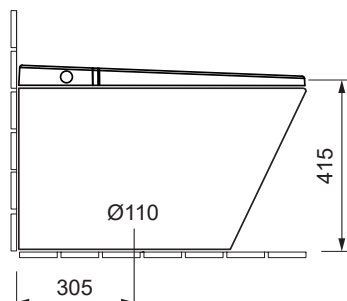

PRIMUS INCL. SMART FLUSH

FLOOR-STANDING TANKLESS TOILET W33.0872.0131.1

PRODUCT DETAILS

Dimensions / Weight	386 x 725 x 457 mm / 50,0 kg
Specification	Vacuum flush
Outlet	Vertical outlet 305 mm
Flush volume	4.8 liters
Color	White, decoration stripe in silver
Scope of delivery	Ceramic including fixing material

ACCESSORY

Decoration stripe, champagne gold	Order-no. A 33.0000.0001.0
Decoration stripe, rose gold	Order-no. A33.0000.0002.0

SPECIFICATION TEXT

AXENT PRIMUS Floor-standing toilet incl. smart flush, design by AXENT. Tankless toilet with vacuum flush made of sanitary ware with concealed fixation for 4.8 l flushing according to US standards. Electronic flushing control. Rectangular basin shape, front merging into a semicircle. Easy-clean surface. Including fixation. Dimension (dxwxh) 386x725x457 mm. White/decoration stripe silver. Order no. W33.0872.0131.1