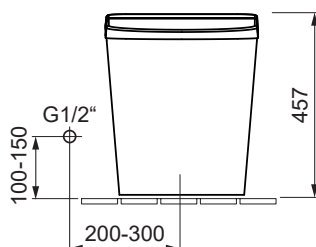

## PRODUCT DETAILS

Dimensions / Weight	386 x 725 x 457 mm / 50,0 kg
Specification	Vacuum flush
Outlet	Vertical outlet 305 mm
Flush volume	4.8 liters
Color	White, decoration stripe in silver
Scope of delivery	Ceramic including fixing material

## SPECIFICATION TEXT

AXENT.PRIMUS Floor-standing toilet, design by AXENT. Tankless toilet with vacuum flush made of sanitary ware with concealed fixation for 4.8 l flushing according to US standards. Rectangular basin shape, front merging into a semicircle. Easy-clean surface. Including fixation. Dimension (dxwxh) 386x725x457 mm. White/decoration stripe silver. Order no. W33.0872.0131.0