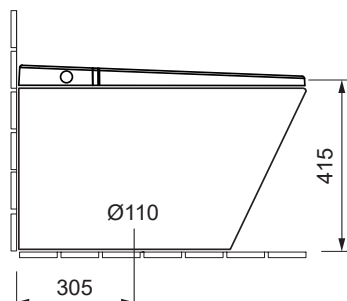

# PRIMUS

**FLOOR-STANDING TANKLESS TOILET** W33.0872.0131.0

## PRODUCT DETAILS

Dimensions / Weight	386 x 725 x 457 mm / 50,0 kg
Specification	Vacuum flush
Outlet	Vertical outlet 305 mm
Flush volume	4.8 liters
Color	White, decoration stripe in silver
Scope of delivery	Ceramic including fixing material

## SPECIFICATION TEXT

AXENT.PRIMUS Floor-standing toilet, design by AXENT. Tankless toilet with vacuum flush made of sanitary ware with concealed fixation for 4.8 l flushing according to US standards. Rectangular basin shape, front merging into a semicircle. Easy-clean surface. Including fixation. Dimension (dxwxh) 386x725x457 mm. White/decoration stripe silver. Order no. W33.0872.0131.0