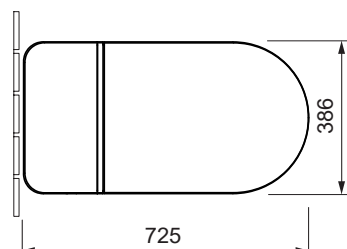

# PRIMUS

**FLOOR-STANDING TANKLESS TOILET** W33.0872.0131.0

## PRODUCT DETAILS

Dimensions / Weight	386 x 725 x 457 mm / 50,0 kg
Specification	Vacuum flush
Outlet	Vertical outlet 305 mm
Flush volume	4.8 liters
Color	White, decoration stripe in silver
Scope of delivery	Ceramic including fixing material

## SPECIFICATION TEXT

AXENT.PRIMUS Floor-standing toilet, design by AXENT. Tankless toilet with vacuum flush made of sanitary ware with concealed fixation for 4.8 l flushing according to US standards. Rectangular basin shape, front merging into a semicircle. Easy-clean surface. Including fixation. Dimension (dxwxh) 386x725x457 mm. White/decoration stripe silver. Order no. W33.0872.0131.0