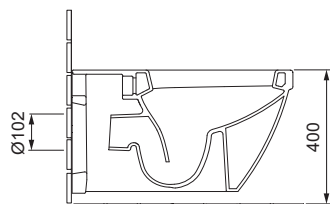

DUNE

WALL-MOUNTED TOILET W58.0457.0001.0

PRODUCT DETAILS

Dimensions / Weight	355 x 570 x 350 mm / 30,0 kg
Specification	Washdown
Outlet	Horizontal
Flush volume	6 / 3 liters
Color	White
Scope of delivery	Ceramic including fixing material

ACCESSORY

Toilet seat, easy removable, with soft-closing function, stainless steel hinge, 2.7 kg	Order-no. S58.0100.0040.0
--	---------------------------

SPECIFICATION TEXT

AXENT Dune Wall-mounted toilet, design by AXENT. Washdown toilet made of sanitary ware with concealed fixation for 6/3 l flushing according to EN997. Round shape with a wide border. AXENT easy-clean surface. Including fixation. Dimension (wxdxh) 355x570x350 mm. White. Order no. W58.0457.0001.0