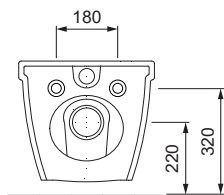

DUNE

WALL-MOUNTED TOILET W58.0457.0001.0

PRODUCT DETAILS

Dimensions / Weight	355 x 570 x 350 mm / 30,0 kg
Specification	Washdown
Outlet	Horizontal
Flush volume	6 / 3 liters
Color	White
Scope of delivery	Ceramic including fixing material

ACCESSORY

Toilet seat, easy removable, with soft-closing function, stainless steel hinge, 2.7 kg	Order-no. S58.0100.0040.0
--	---------------------------

SPECIFICATION TEXT

AXENT Dune Wall-mounted toilet, design by AXENT. Washdown toilet made of sanitary ware with concealed fixation for 6/3 l flushing according to EN997. Round shape with a wide border. AXENT easy-clean surface. Including fixation. Dimension (wxdxh) 355x570x350 mm. White. Order no. W58.0457.0001.0