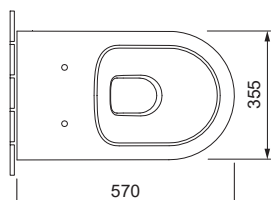

DUNE

WALL-MOUNTED TOILET W58.0457.0001.0

PRODUCT DETAILS

Dimensions / Weight	355 x 570 x 350 mm / 30,0 kg
Specification	Washdown
Outlet	Horizontal
Flush volume	6 / 3 liters
Color	White
Scope of delivery	Ceramic including fixing material

ACCESSORY

Toilet seat, easy removable, with soft-closing function, stainless steel hinge, 2.7 kg	Order-no. S58.0100.0040.0
--	---------------------------

SPECIFICATION TEXT

AXENT Dune Wall-mounted toilet, design by AXENT. Washdown toilet made of sanitary ware with concealed fixation for 6/3 l flushing according to EN997. Round shape with a wide border. AXENT easy-clean surface. Including fixation. Dimension (wxdxh) 355x570x350 mm. White. Order no. W58.0457.0001.0