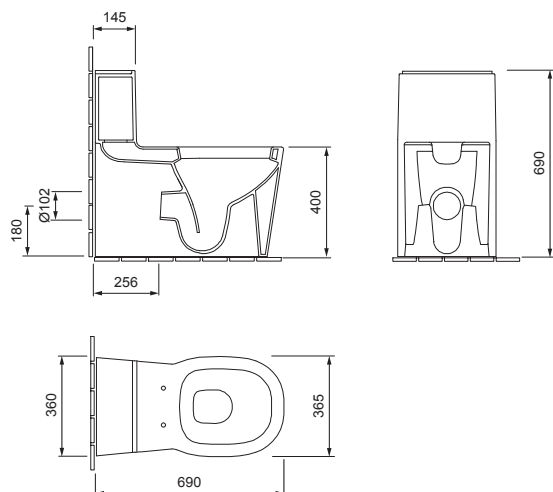

# ALLEN

**ONE-PIECE TOILET – WITH HOLES ON BOTH SIDES** W55.0169.0001.1

---

## PRODUCT DETAILS

---

Dimensions / Weight	365 x 690 x 690 mm / 51,0 kg
Specification	Washdown
Outlet	Horizontal
Flush volume	6 / 3 liters
Color	White
Scope of delivery	Ceramic including fixing material

## ACCESSORY

---

Toilet seat, easy removable, with soft-closing function, stainless steel hinge, 3,0 kg	Order-no. S55.0100.0030.0
--	---------------------------

## SPECIFICATION TEXT

---

AXENT Allen One-piece toilet, design by AXENT. Washdown toilet made of sanitary ware with concealed fixation for 6/3 l flushing according to EN997. Top operated. Round shape with a rectangular back. Easy-clean surface. With holes on both sides. Including fixation. Dimension (wxdxh) 365x690x690 mm. White. Order no. W55.0169.0001.1